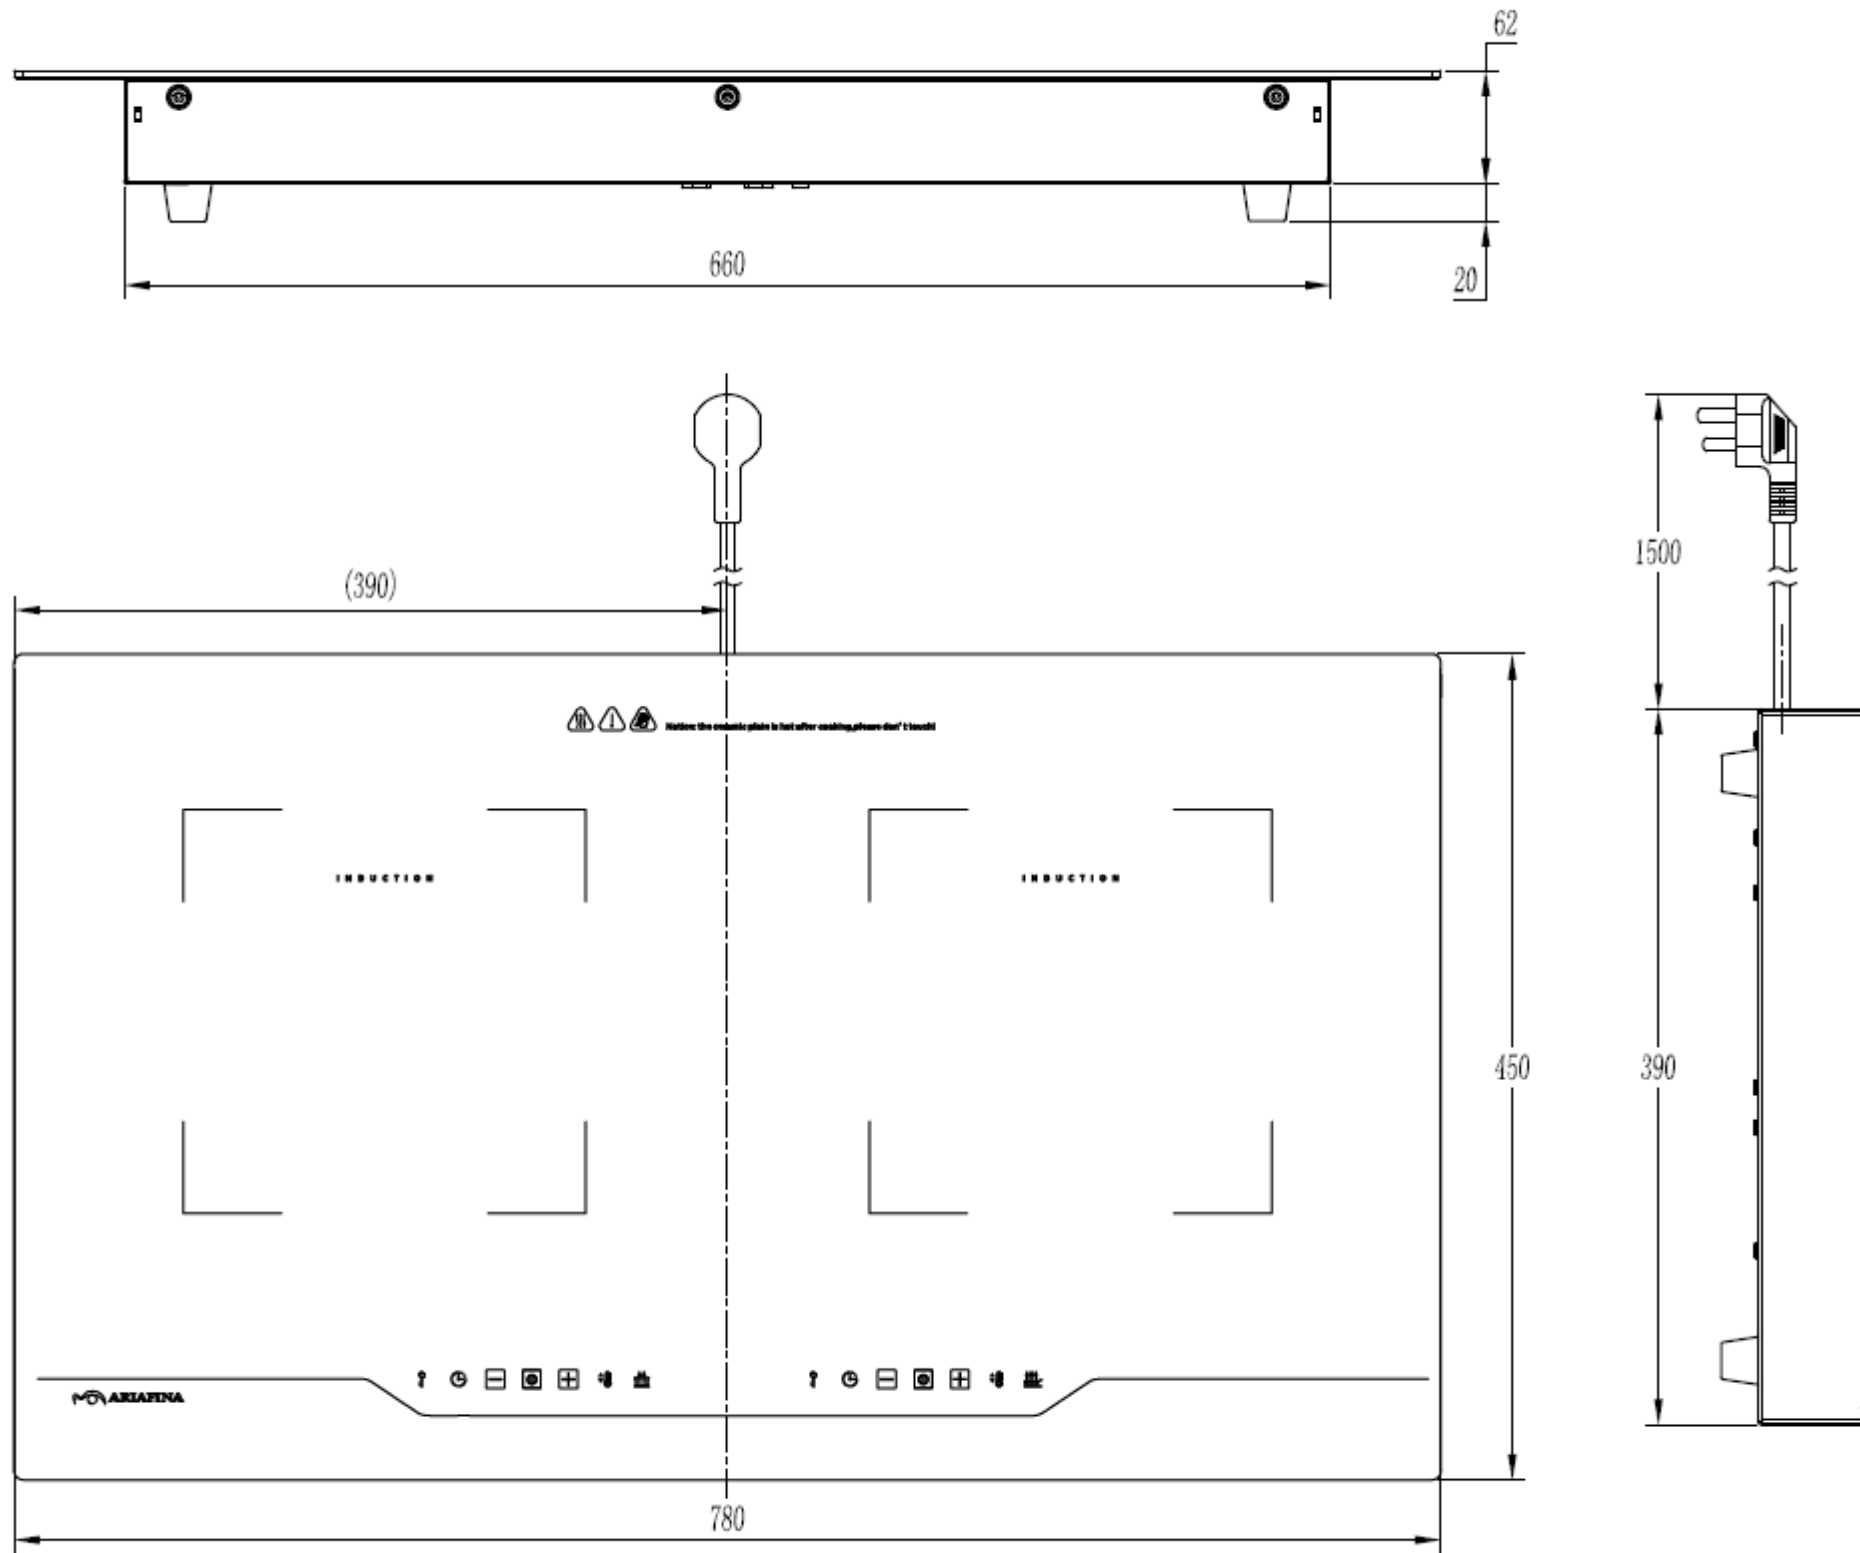

Mark	Revised record	Date
△		

A781H2BK			
Model	Product code	Color	Note
Created date	04/08/2017	Product category	Induction hob
Updated date	**/**/****	Model	A781H2BK
FUJI INDUSTRIAL CO., LTD.	Scale	1/10	Product outline drawing