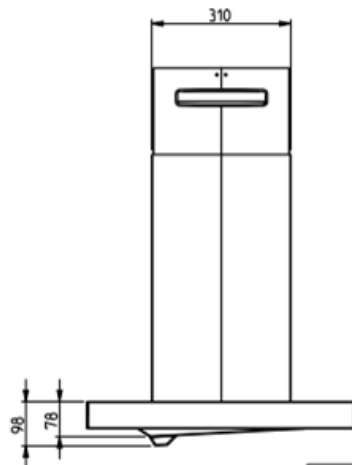

Mark	Revised record	Date
△		

KIT CAMINO-STRUTTURA BASSA (SUPERIORE REVERSIBILE)		VERSIONE	H MIN	H MAX
H: 560-455		FILTRANTE	712	962
H: 560-455		ASPIRANTE	712	962
KIT CAMINO-STRUTTURA ALTA (SUPERIORE REVERSIBILE)		VERSIONE	H MIN	H MAX
H: 560-755		FILTRANTE	1012	1262
H: 560-755		ASPIRANTE	1012	1262

CXW-130-MC121	—	SUS	—
Model	Product code	Color	Note
Created date	02/13/2018	Product category	Hood
Updated date	**/**/****	Model	CXW-130-MC121
FUJI INDUSTRIAL CO., LTD.	Scale	1/50	Product outline drawing