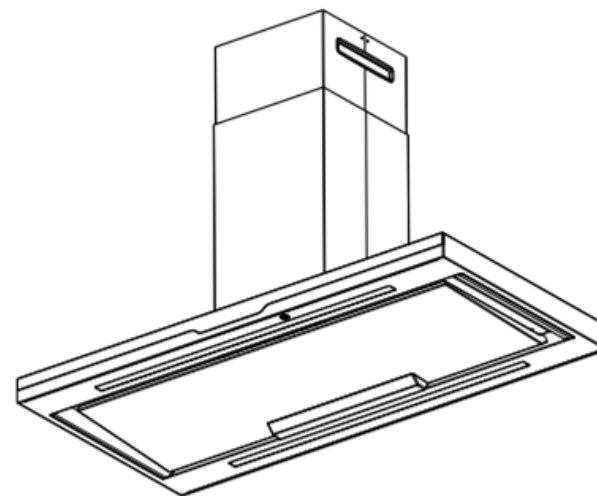

Mark	Revised record	Date
△		

KIT CAMINO-STRUTTURA BASSA (SUPERIORE REVERSIBILE)		VERSIONE	H MIN	H MAX
H: 560-455		FILTRANTE	712	962
H: 560-455		ASPIRANTE	712	962
KIT CAMINO-STRUTTURA ALTA (SUPERIORE REVERSIBILE)		VERSIONE	H MIN	H MAX
H: 560-755		FILTRANTE	1012	1262
H: 560-755		ASPIRANTE	1012	1262

CXW-130-MC121	—	SUS	—
Model	Product code	Color	Note
Created date	02/13/2018	Product category	Hood
Updated date	**/**/****	Model	CXW-130-MC121
FUJI INDUSTRIAL CO., LTD.	Scale	1/50	Product outline drawing