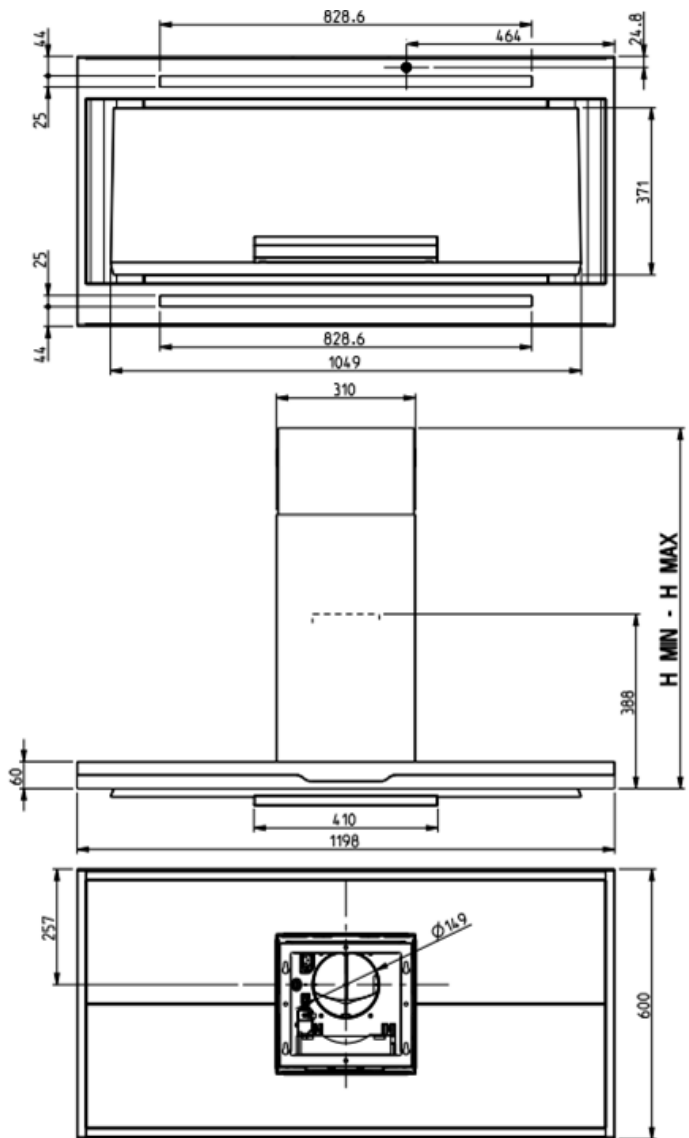

Mark	Revised record	Date
△		

KIT CAMINO-STRUTTURA BASSA (SUPERIORE REVERSIBILE)		VERSIONE	H MIN	H MAX
H: 560-455		FILTRANTE	712	962
H: 560-455		ASPIRANTE	712	962
KIT CAMINO-STRUTTURA ALTA (SUPERIORE REVERSIBILE)		VERSIONE	H MIN	H MAX
H: 560-755		FILTRANTE	1012	1262
H: 560-755		ASPIRANTE	1012	1262

CXW-130-MC121	—	SUS	—
Model	Product code	Color	Note
Created date	02/13/2018	Product category	Hood
Updated date	**/**/****	Model	CXW-130-MC121
FUJI INDUSTRIAL CO., LTD.	Scale	1/50	Product outline drawing