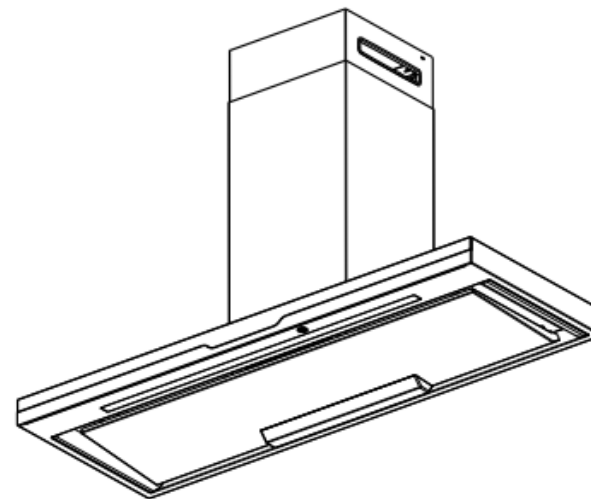

Mark	Revised record	Date
△		

KIT CAMINO (SUPERIORE REVERSIBILE)	VERSIONE	H MIN	H MAX
H: 615-645	FILTRANTE	767	1290
H: 615-645	ASPIRANTE	704	1207

CXW-130-MW121	—	SUS	—
Model	Product code	Color	Note
Created date	02/13/2018	Product category	Hood
Updated date	**/**/****	Model	CXW-130-MW121
FUJI INDUSTRIAL CO., LTD.	Scale	$\frac{1}{10}$	Product outline drawing