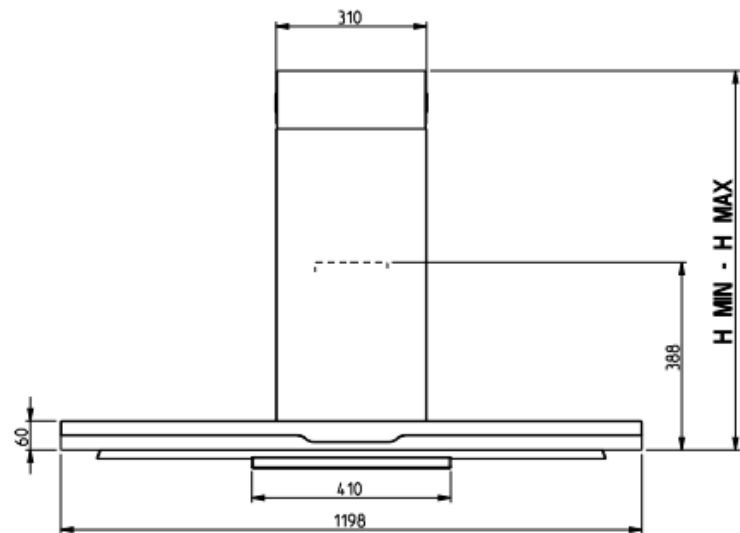

Mark	Revised record	Date
△		

KIT CAMINO (SUPERIORE REVERSIBILE)	VERSIONE	H MIN	H MAX
H: 615-645	FILTRANTE	767	1290
H: 615-645	ASPIRANTE	704	1207

CXW-130-MW91	—	SUS	—
Model	Product code	Color	Note
Created date	02/13/2018	Product category	Hood
Updated date	**/**/****	Model	CXW-130-MW91
FUJI INDUSTRIAL CO., LTD.	Scale	$\frac{1}{10}$	Product outline drawing

Mark	Revised record	Date
△		

KIT CAMINO (SUPERIORE REVERSIBILE)	VERSIONE	H MIN	H MAX
H: 615-645	FILTRANTE	767	1290
H: 615-645	ASPIRANTE	704	1207

CXW-130-MW121	—	SUS	—
Model	Product code	Color	Note
Created date	02/13/2018	Product category	Hood
Updated date	**/**/****	Model	CXW-130-MW121
FUJI INDUSTRIAL CO., LTD.	Scale	$\frac{1}{10}$	Product outline drawing