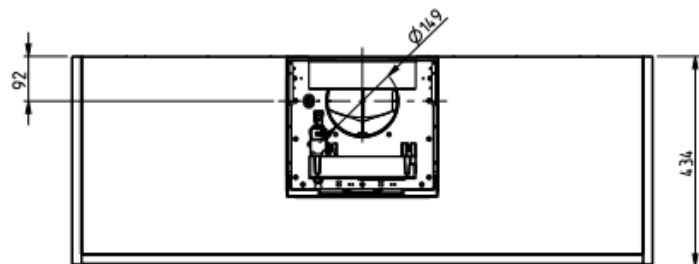

Mark	Revised record	Date
△		

KIT CAMINO (SUPERIORE REVERSIBILE)	VERSIONE	H MIN	H MAX
H: 615-645	FILTRANTE	767	1290
H: 615-645	ASPIRANTE	704	1207

CXW-130-MW91	—	SUS	—
Model	Product code	Color	Note
Created date	02/13/2018	Product category	Hood
Updated date	**/**/****	Model	CXW-130-MW91
FUJI INDUSTRIAL CO., LTD.	Scale	$\frac{1}{10}$	Product outline drawing

Mark	Revised record	Date
△		

KIT CAMINO (SUPERIORE REVERSIBILE)	VERSIONE	H MIN	H MAX
H: 615-645	FILTRANTE	767	1290
H: 615-645	ASPIRANTE	704	1207

CXW-130-MW121	—	SUS	—
Model	Product code	Color	Note
Created date	02/13/2018	Product category	Hood
Updated date	**/**/****	Model	CXW-130-MW121
FUJI INDUSTRIAL CO., LTD.	Scale	$\frac{1}{10}$	Product outline drawing