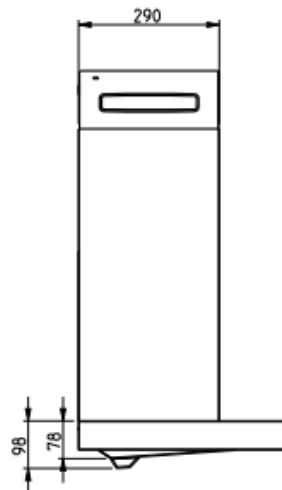

Mark	Revised record	Date
△		

KIT CAMINO (SUPERIORE REVERSIBILE)	VERSIONE	H MIN	H MAX
H: 615-645	FILTRANTE	767	1290
H: 615-645	ASPIRANTE	704	1207

CXW-130-MW91	—	SUS	—
Model	Product code	Color	Note
Created date	02/13/2018	Product category	Hood
Updated date	**/**/****	Model	CXW-130-MW91
FUJI INDUSTRIAL CO., LTD.	Scale	$\frac{1}{10}$	Product outline drawing

Mark	Revised record	Date
△		

KIT CAMINO (SUPERIORE REVERSIBILE)	VERSIONE	H MIN	H MAX
H: 615-645	FILTRANTE	767	1290
H: 615-645	ASPIRANTE	704	1207

CXW-130-MW121	—	SUS	—
Model	Product code	Color	Note
Created date	02/13/2018	Product category	Hood
Updated date	**/**/****	Model	CXW-130-MW121
FUJI INDUSTRIAL CO., LTD.	Scale	$\frac{1}{10}$	Product outline drawing