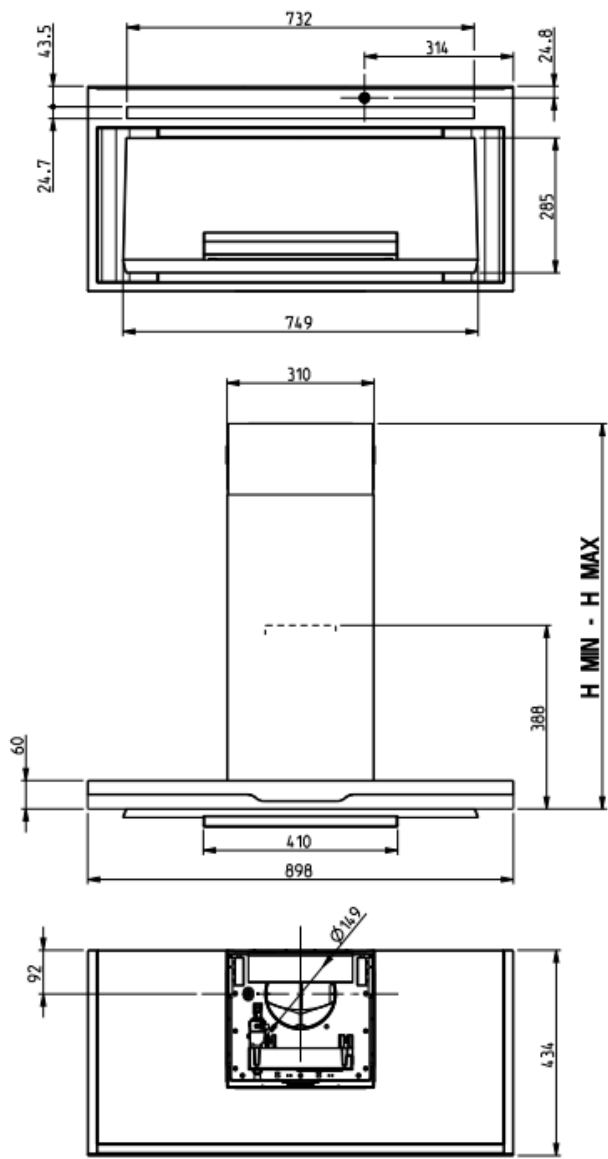

Mark	Revised record	Date
△		

KIT CAMINO (SUPERIORE REVERSIBILE)	VERSIONE	H MIN	H MAX
H: 615-645	FILTRANTE	767	1290
H: 615-645	ASPIRANTE	704	1207

CXW-130-MW91	—	SUS	—
Model	Product code	Color	Note
Created date	02/13/2018	Product category	Hood
Updated date	**/**/****	Model	CXW-130-MW91
FUJI INDUSTRIAL CO., LTD.	Scale	$\frac{1}{10}$	Product outline drawing

Mark	Revised record	Date
△		

KIT CAMINO (SUPERIORE REVERSIBILE)	VERSIONE	H MIN	H MAX
H: 615-645	FILTRANTE	767	1290
H: 615-645	ASPIRANTE	704	1207

CXW-130-MW121	—	SUS	—
Model	Product code	Color	Note
Created date	02/13/2018	Product category	Hood
Updated date	**/**/****	Model	CXW-130-MW121
FUJI INDUSTRIAL CO., LTD.	Scale	$\frac{1}{10}$	Product outline drawing