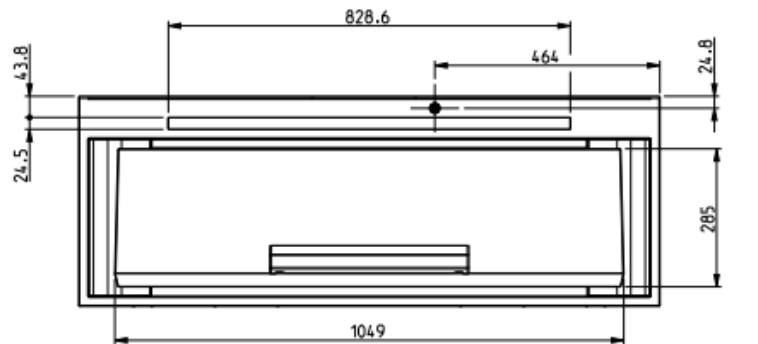

Mark	Revised record	Date
△		

KIT CAMINO (SUPERIORE REVERSIBILE)	VERSIONE	H MIN	H MAX
H: 615-645	FILTRANTE	767	1290
H: 615-645	ASPIRANTE	704	1207

CXW-130-MW91	—	SUS	—
Model	Product code	Color	Note
Created date	02/13/2018	Product category	Hood
Updated date	**/**/****	Model	CXW-130-MW91
FUJI INDUSTRIAL CO., LTD.	Scale	$\frac{1}{10}$	Product outline drawing

Mark	Revised record	Date
△		

KIT CAMINO (SUPERIORE REVERSIBILE)	VERSIONE	H MIN	H MAX
H: 615-645	FILTRANTE	767	1290
H: 615-645	ASPIRANTE	704	1207

CXW-130-MW121	—	SUS	—
Model	Product code	Color	Note
Created date	02/13/2018	Product category	Hood
Updated date	**/**/****	Model	CXW-130-MW121
FUJI INDUSTRIAL CO., LTD.	Scale	$\frac{1}{10}$	Product outline drawing