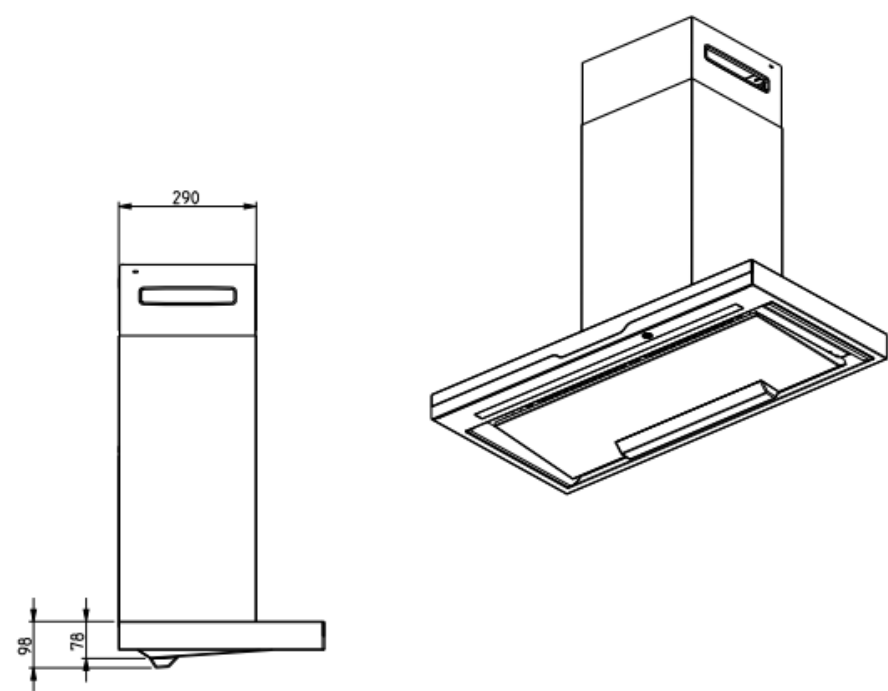

Mark	Revised record	Date
△		

KIT CAMINO (SUPERIORE REVERSIBILE)	VERSIONE	H MIN	H MAX
H: 615-645	FILTRANTE	767	1290
H: 615-645	ASPIRANTE	704	1207

CXW-130-MW91	—	SUS	—
Model	Product code	Color	Note
Created date	02/13/2018	Product category	Hood
Updated date	**/**/****	Model	CXW-130-MW91
FUJI INDUSTRIAL CO., LTD.	Scale	$\frac{1}{10}$	Product outline drawing

Mark	Revised record	Date
△		

KIT CAMINO (SUPERIORE REVERSIBILE)	VERSIONE	H MIN	H MAX
H: 615-645	FILTRANTE	767	1290
H: 615-645	ASPIRANTE	704	1207

CXW-130-MW121	—	SUS	—
Model	Product code	Color	Note
Created date	02/13/2018	Product category	Hood
Updated date	**/**/****	Model	CXW-130-MW121
FUJI INDUSTRIAL CO., LTD.	Scale	$\frac{1}{10}$	Product outline drawing