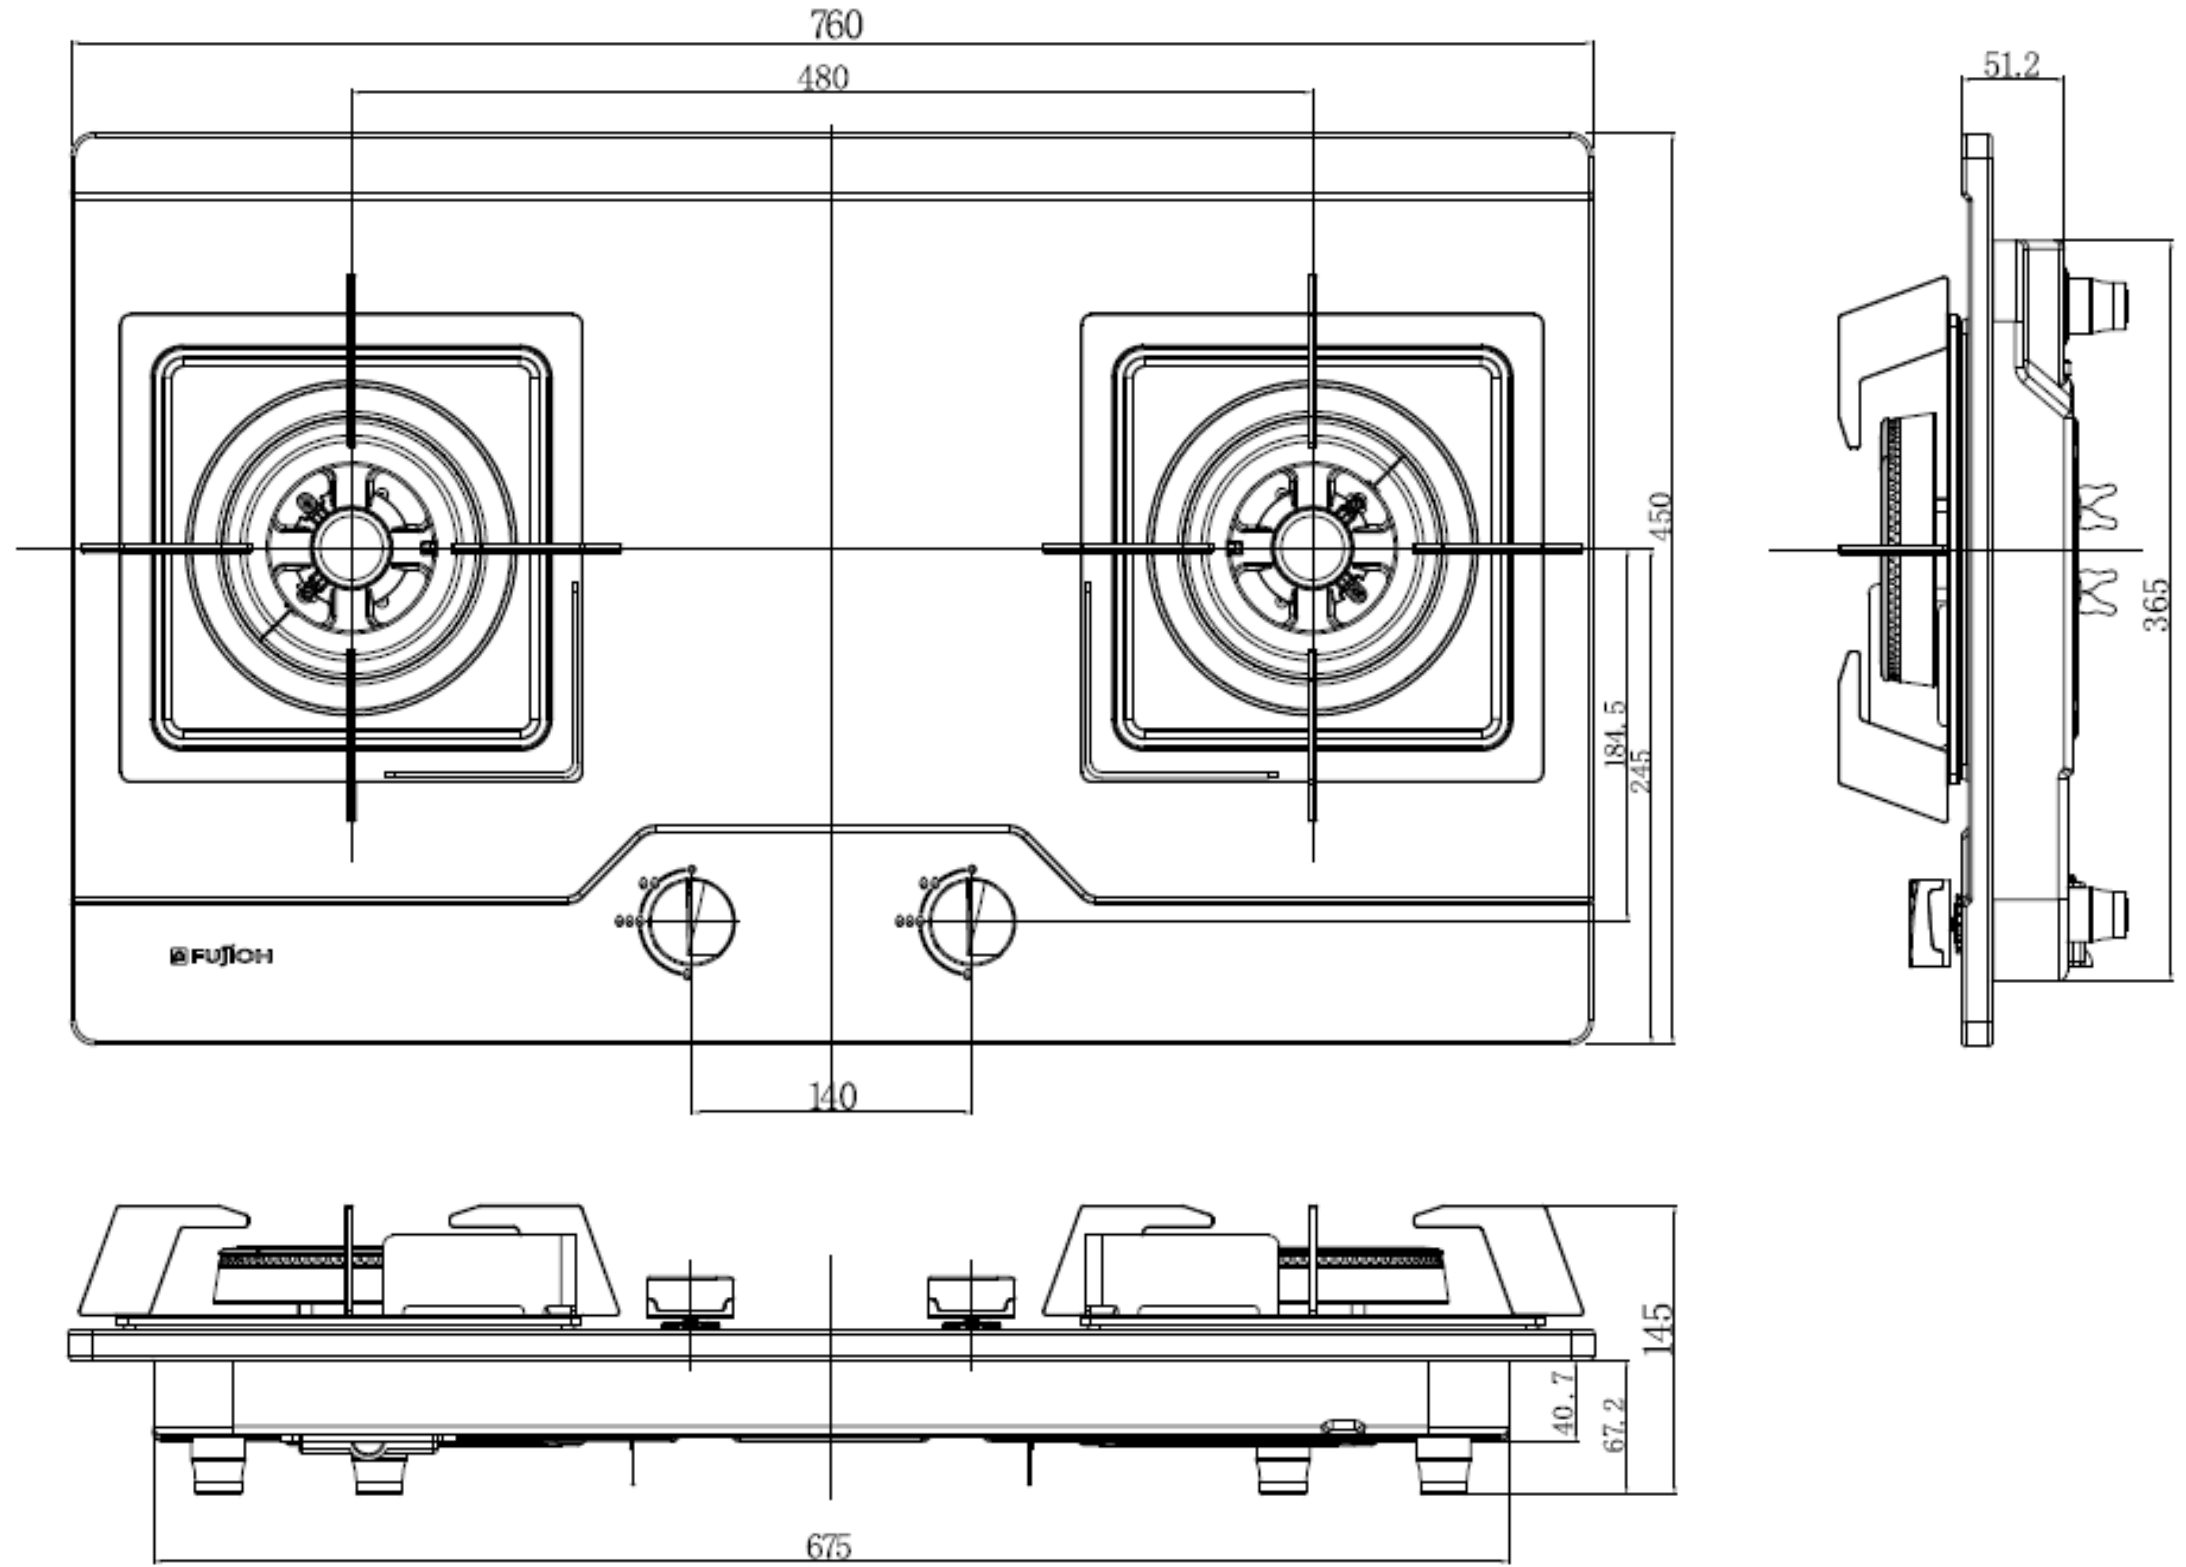

Mark	Revised record	Date
△		

JZT-FH100S	—	—	—
Model	Product code	Color	Note
Created date	21/08/2017	Product category	GasHob
Updated date	**/**/****	Model	JZT-FH100S
FUJI INDUSTRIAL CO., LTD.	Scale	$\frac{1}{10}$	Product outline drawing