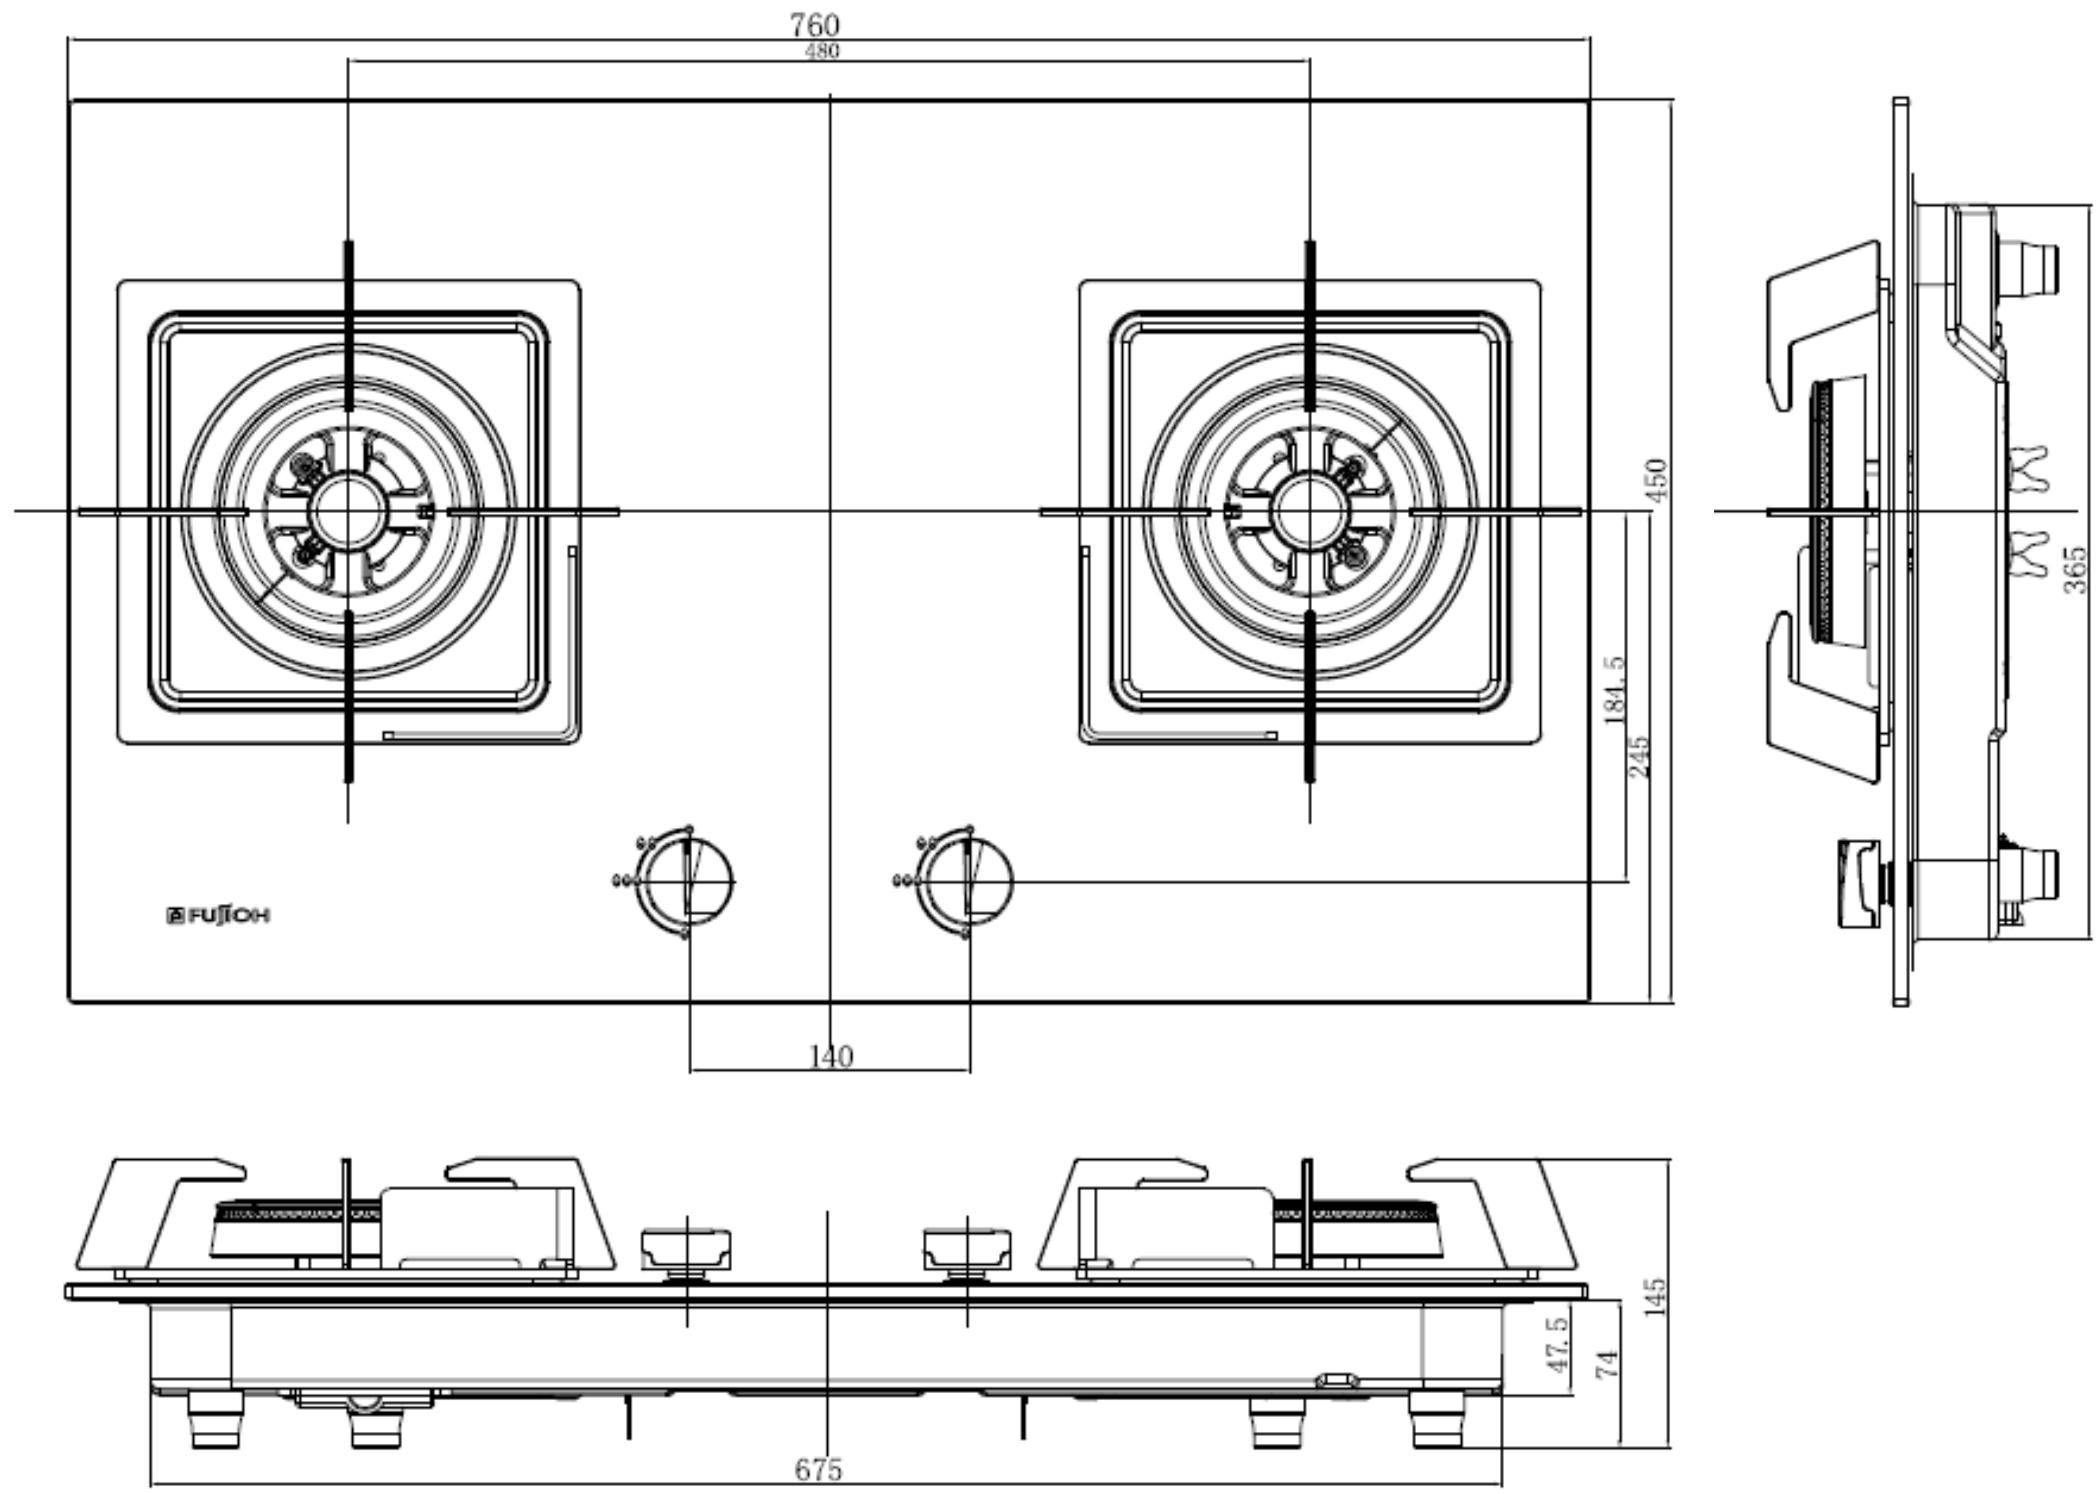

Mark	Revised record	Date
△		

JZT-FH100W	—	White	—
JZT-FH100BK	—	Black	—
Model	Product code	Color	Note
Created date	21/08/2017	Product category	GasHob
Updated date	**/**/****	Model	JZT-FH100
FUJI INDUSTRIAL CO., LTD.	Scale	$\frac{1}{10}$	Product outline drawing